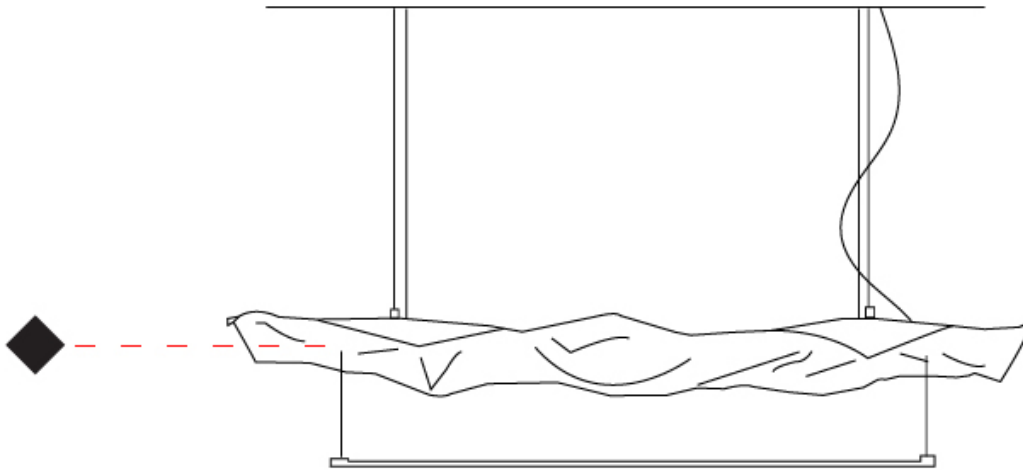

CRASH SUSPENSION

D131068-

PROJECT _____

TYPE _____

SPECIFIER _____

QUANTITY _____

DATE _____

D