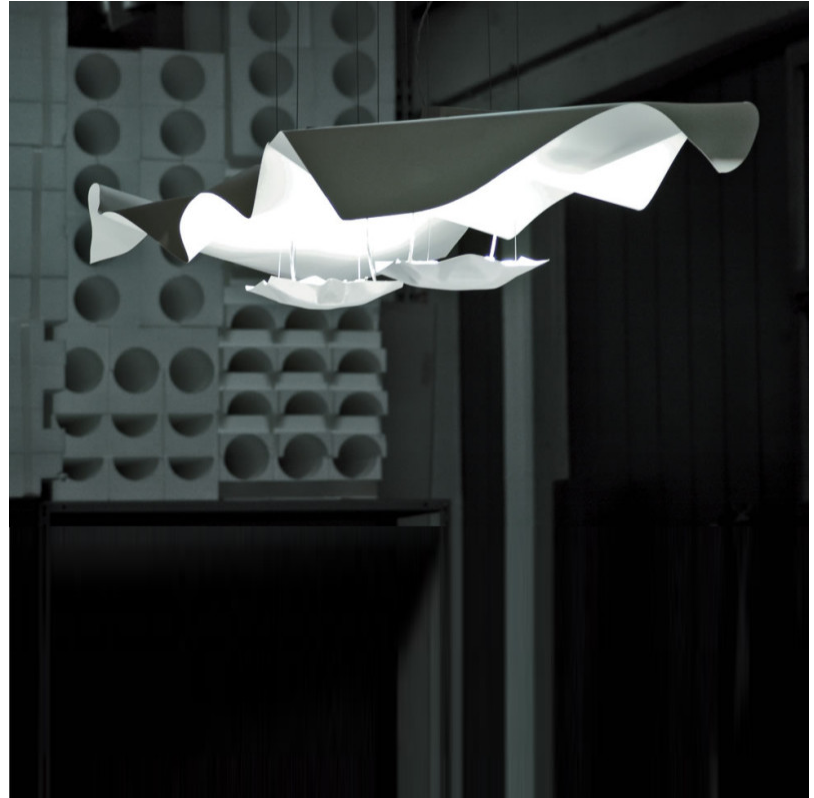

GENERAL

Series: Crash
Brand: Knikerboker
Division: Design
Mounting Type: Suspension
Mounting Location: Ceiling
Subcategory: Pendant

PHYSICAL

Shape: Curves
Length (mm): 2500
Length (in): 98 ⁷/₁₆
Width (mm): 620
Width (in): 24 ⁷/₁₆
Max. Overall Height (mm): 2000
Max. Overall Height (in): 78 ³/₄
Light Distribution: Indirect
Fixture Finish: EWH / EBK / MAN / COF / PRD / SLF / GLF / CLF / BRL / EWS / EWG / EWC / EWR / EBS / EBG / EBC / EBC / EBB / MAS / MAD / MAC / MAB / COS / CGO / CCL / CBL / PRS / PRG / PRC / PRB
Fixture Material: Metal
Cable Details: 4 Steel Cable 2000mm / 78 3/4" - Silicon Cable 2000mm / 78 3/4"

ELECTRICAL

Lamp Type: LED
Input Wattage (W): 42
Total Output Wattage (W): 40
Dimming: Tri-Mode (Non-Dimming and Phase Dimming (120Vac only) and 0-10V Dimming)
Driver Included: Yes
Driver Location: Integrated
Driver Type: Constant Current - Universal
Driver Class: Class 2
Input Voltage (V): 120 - 277
Constant Current (MA): 250
Upon Request: 0-10Vdc dimming / Phase dimming @120Vac / 277Vac

LED

Number of LEDs: 4
Color Temperature (°K): 3000
Max. Delivered Lumen (lm): 4400
CRI: >85 CRI
Lamp Life (hrs): 50000

OPTICAL

RATINGS AND CERTIFICATIONS

Certified By: Certified for North American Standards
IP rating: IP20