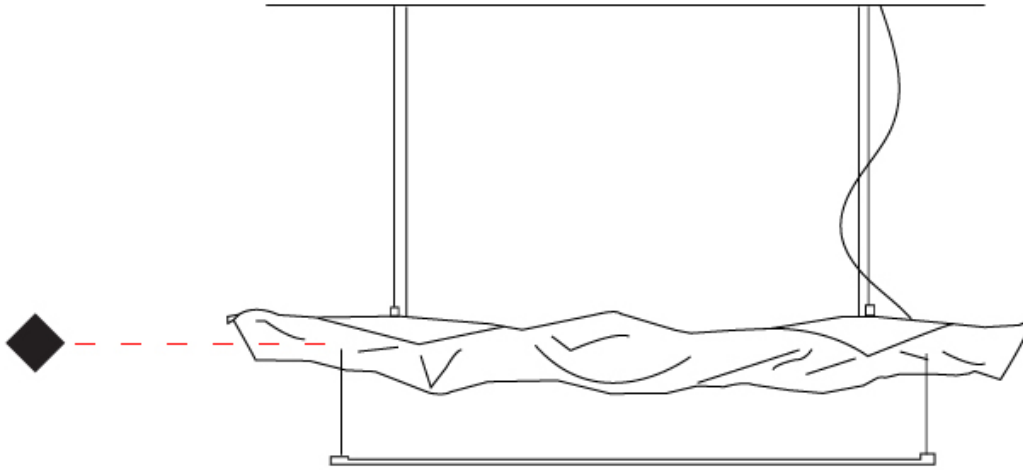

CRASH SUSPENSION

D131071-

PROJECT _____

TYPE _____

SPECIFIER _____

QUANTITY _____

DATE _____

D