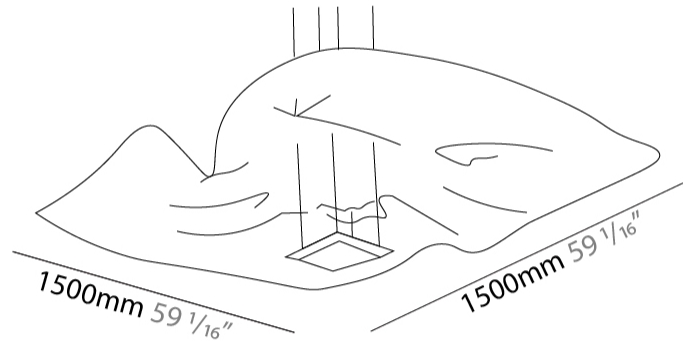

GENERAL

Series: Crash
Brand: Knikerboker
Division: Design
Mounting Type: Suspension
Mounting Location: Ceiling
Subcategory: Pendant

PHYSICAL

Shape: Curves
Length (mm): 1500
Length (in): 59 1/16
Width (mm): 1500
Width (in): 59 1/16
Max. Overall Height (mm): 2000
Max. Overall Height (in): 78 3/4
Light Distribution: Indirect
Fixture Finish: EWH / EBK / MAN / COF / PRD / SLF / GLF / CLF / BRL / EWS / EWG / EWC / EWR / EBS / EBG / EBC / EBC / EBB / MAS / MAD / MAC / MAB / COS / CGO / CCL / CBL / PRS / PRG / PRC / PRB
Fixture Material: Metal
Cable Details: 4 Steel Cable 2000mm / 78 3/4" - Silicon Cable 2000mm / 78 3/4"

ELECTRICAL

Lamp Type: LED
Input Wattage (W): 31.5
Total Output Wattage (W): 130
Dimming: Tri-Mode (Non-Dimming and Phase Dimming (120Vac only) and 0-10V Dimming)
Driver Included: Yes
Driver Location: Integrated
Driver Type: Constant Current - Universal
Driver Class: Class 2
Input Voltage (V): 120 - 277
Constant Current (MA): 250
Upon Request: 0-10Vdc dimming / Phase dimming @120Vac / 277Vac

LED

Number of LEDs: 3
Color Temperature (°K): 3000
Max. Delivered Lumen (lm): 3300
CRI: >85 CRI
Lamp Life (hrs): 50000

OPTICAL

RATINGS AND CERTIFICATIONS

Certified By: Certified for North American Standards
IP rating: IP20

D