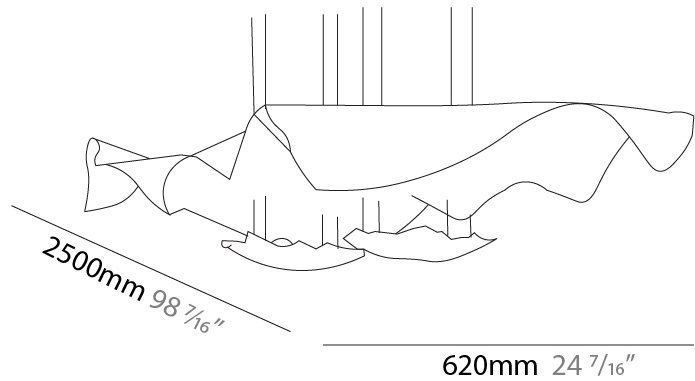

GENERAL

Series: Crash
Brand: Knikerboker
Division: Design
Mounting Type: Suspension
Mounting Location: Ceiling
Subcategory: Pendant

PHYSICAL

Shape: Curves
Length (mm): 2500
Length (in): 98 ⁷/₁₆
Width (mm): 620
Width (in): 24 ⁷/₁₆
Max. Overall Height (mm): 2000
Max. Overall Height (in): 78 ³/₄
Light Distribution: Indirect
Fixture Finish: EWH / EBK / MAN / COF / PRD / SLF / GLF / CLF / BRL / EWS / EWG / EWC / EWR / EBS / EBG / EBC / EBC / EBB / MAS / MAD / MAC / MAB / COS / CGO / CCL / CBL / PRS / PRG / PRC / PRB
Fixture Material: Metal
Cable Details: 4 Steel Cable 2000mm / 78 3/4" - Silicon Cable 2000mm / 78 3/4"

ELECTRICAL

Lamp Type: LED
Input Wattage (W): 42
Total Output Wattage (W): 40
Dimming: Tri-Mode (Non-Dimming and Phase Dimming (120Vac only) and 0-10V Dimming)
Driver Included: Yes
Driver Location: Integrated
Driver Type: Constant Current - Universal
Driver Class: Class 2
Input Voltage (V): 120 - 277
Constant Current (MA): 250
Upon Request: 0-10Vdc dimming / Phase dimming @120Vac / 277Vac

LED

Number of LEDs: 4
Color Temperature (°K): 3000
Max. Delivered Lumen (lm): 4400
CRI: >85 CRI
Lamp Life (hrs): 50000

OPTICAL

RATINGS AND CERTIFICATIONS

Certified By: Certified for North American Standards
IP rating: IP20